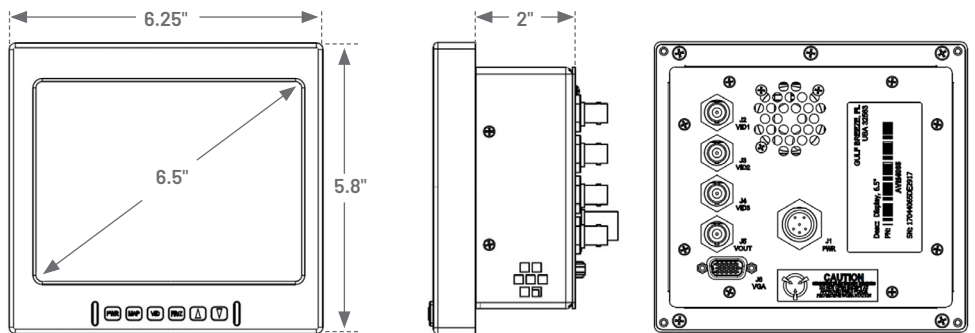

When size matters

- 6.5" 4.3 aspect ratio display
- 640 X 480 resolution
- Full-color display
- SD and VGA inputs
- Sunlight-readable LCD
- Rugged milled aluminum frame
- Small form factor
- NVIS compatibility (optional)

CONTACT US

Video

RS-170 video inputs on the AVM4065 can be used to view multiple composite sensor video feeds or be configured to accept S-Video and RGB video signals.

Mapping

The VGA input on the AVM4065 can display computer input resolutions from 640 x 480 through full HD 1920 x 1080. Custom resolution support is available upon request.

SPECIFICATIONS

Dimensions

Display Area	6.5" (165.1 mm)
Height	5.8" (147.32 mm)
Width	6.25" (158.75 mm)
Depth	2" (50.8 mm) from back of bezel
Weight	2.5 lb (1.13 kg)

I/O

Power	28 VDC
Composite Video	3 inputs/1 output
VGA	1
Signals	NTSC, PAL, RS-170, VGA

Characteristics

Power Draw	0.32A @ 28 VDC, 9 W
Aspect Ratio	4:3
Resolution	640 x 480 pixels
Horiz. Viewing Angle	160°
Vert. Viewing Angle	140°
Contrast Ratio	600:1
NVIS	Class B (optional)
Temperature	-20°C to +71°C (operation) -30°C to +71°C (storage)