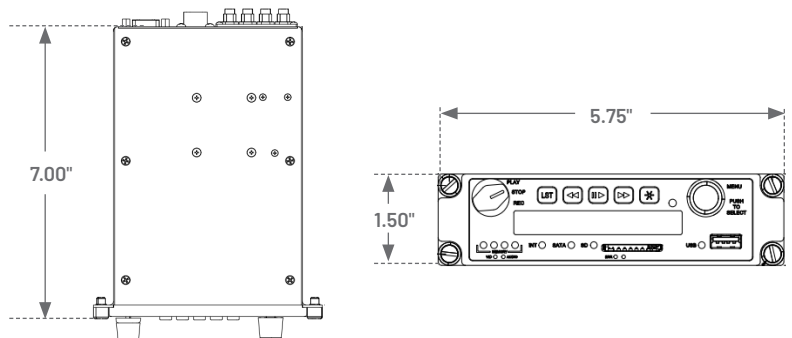

AVR8245

Cockpit Digital Video Recorder

Versatile recording options for cockpit DVRs

- Single-channel SD digital video recorder
- 3 SD inputs; 1 SD output
- USB, SD, SATA removable memory with 16 GB internal memory
- Up to 80 minutes recording per GB
- Field proven and dzus-mountable for simplified integration
- Onboard playback and easy transfer to computer or laptop

Multiple recording options for cockpit DVR

- H.264 recording format
- Onboard playback of video and audio
- Image capture
- Inputs: 3 SD
- Outputs: 1 SD
- USB, SD, SATA removable memory provides convenient storage options
- 16 GB internal memory (up to 80 minutes per GB)
- Large, flight glove-compatible buttons
- Simplified user interface
- Dzus-mountable for simplified integration
- Rugged and field proven

SPECIFICATIONS

Dimensions

Height	1.5" (38.1 mm)
Width	5.75" (146.1 mm)
Depth	7" (177.8 mm)
Weight	1.5 lb (0.68 kg)

I/O

Power	28 VDC
RS-170	3 inputs/1 output
Audio	1 input
Signals	NTSC, PAL
Communications	Stereo audio, Ethernet

Characteristics

Power Input	28 VDC
Temperature	40°C to +71°C (operating) -55°C to +85°C (storage)
Cooling	Internal
Resolution	NTSC: 720 x 480 PAL: 720 x 576
Internal Memory	16 GB
Removable Storage	SD, USB, SATA