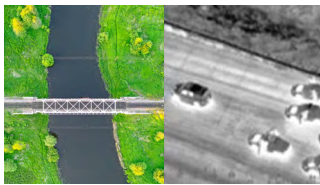

CONTACT US

The AVM4107C offers four screen modes*: full screen, split screen (SS), picture-in-picture (PIP) and picture-by-picture (PBP), also known as side-by-side. Full-screen mode displays only one input signal and maintains the aspect ratio of the input source.