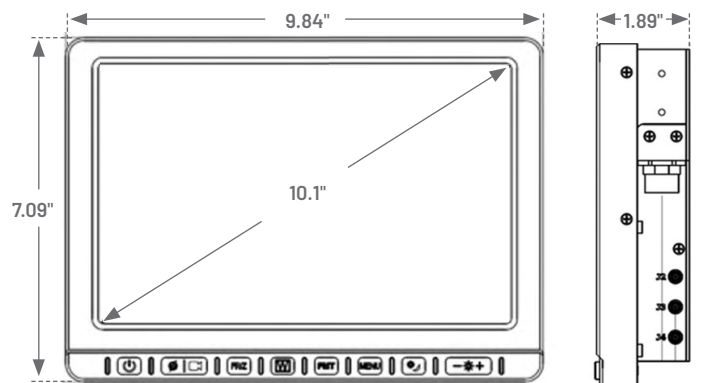

Bright, compact and effective

- 10.1" 16:10 aspect ratio display
- 1280 x 800 resolution
- HD and SD inputs
- Multiple screen modes
- Rugged, milled aluminum frame
- Built-in heater
- Optional variants: touchscreen, NVIS compatibility

Split-screen mode displays two input signals simultaneously; these images are positioned next to each other and stretched vertically to fit the screen.

Picture-in-picture mode also displays two inputs simultaneously, one in a large format and one in a smaller window whose position is configurable via the display setup menus.

Like split screen, picture-by-picture or side-by-side mode displays two inputs next to each other; these images, however, retain the aspect ratios of their respective video inputs. Excess screen space appears as black bars.

*Modes are subject to change without notice.

SPECIFICATIONS

Dimensions

Display Area	10.1" (256.54 mm) diagonal
Height	7.09" (180.086 mm)
Width	9.84" (249.936 mm)
Depth	1.89" (48.006 mm)
Weight	5 lb (2.26 kg)