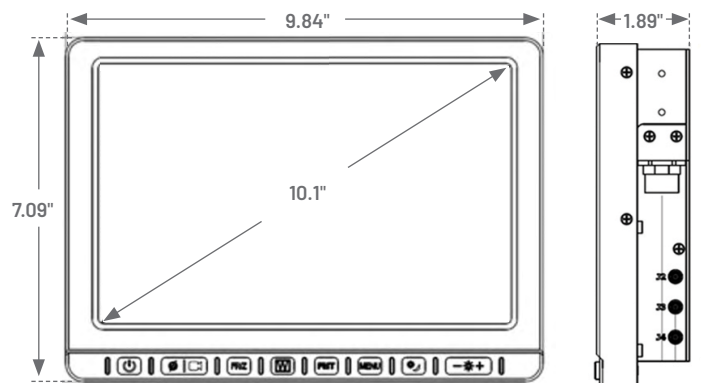

### Bright, compact and effective

- 10.1" 16:10 aspect ratio display
- 1280 x 800 resolution
- HD and SD inputs
- Multiple screen modes
- Rugged, milled aluminum frame
- Built-in heater
- Optional variants: touchscreen, NVIS compatibility

Split-screen mode displays two input signals simultaneously; these images are positioned next to each other and stretched vertically to fit the screen.

Picture-in-picture mode also displays two inputs simultaneously, one in a large format and one in a smaller window whose position is configurable via the display setup menus.

Like split screen, picture-by-picture or side-by-side mode displays two inputs next to each other; these images, however, retain the aspect ratios of their respective video inputs. Excess screen space appears as black bars.

\*Modes are subject to change without notice.

**SPECIFICATIONS**

**Dimensions**

Display Area	10.1" (256.54 mm) diagonal
Height	7.09" (180.086 mm)
Width	9.84" (249.936 mm)
Depth	1.89" (48.006 mm)
Weight	5 lb (2.26 kg)