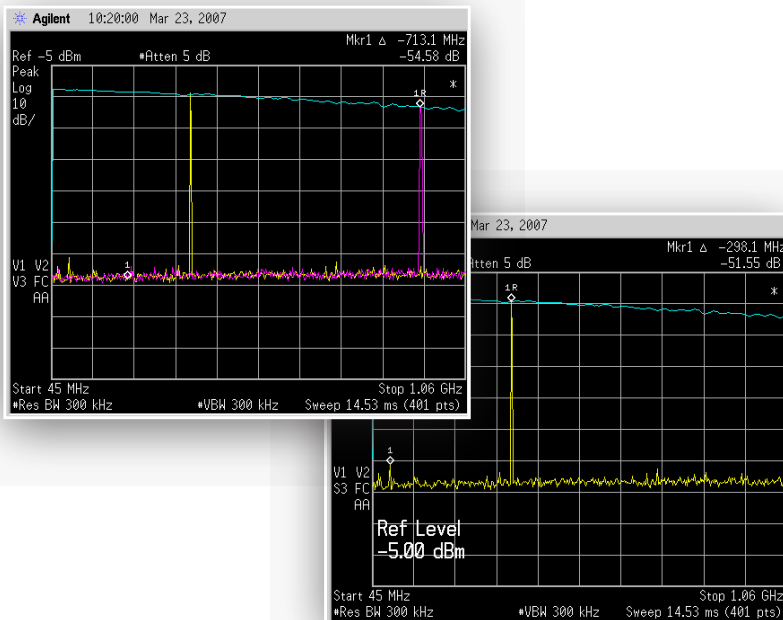

Wideband Digital RF Memory (DRFM)

10-Bit 1 GHz Digital RF Memory

- 1 GHz IBW (instantaneous bandwidth) with real-time digital modulation
- For Doppler, Amplitude, Phase and Multi-Scatterer simulation
- 10-Bit A/D and 12-Bit D/A converters
- -50 dBc Spurious
- Digital modulation complex targets

Mercury Systems is pleased to introduce the latest wideband Digital RF Memory at the heart of our laboratory simulation products. This 10-bit DRFM offers an unprecedented 1 GHz of instantaneous bandwidth in a 2-slot VME bus footprint.

This new DRFM kernel also includes digital data manipulation for target effect simulation and a 12-bit D/A converter for enhanced resolution and linearity.

Applications

- High-fidelity signal delay
- RF capture/analysis/generation
- Complex target simulation
- ECM technique development

Outstanding spurious performance across the full bandwidth

Specifications

Parameter	Description
Frequency coverage	Base band or customer-defined IF or RF frequency
Instantaneous BW	Up to 1 GHz
Spurious	<-50 dBc typical
Range delay	<120 ns to 7.5 ms (standard)
Delay resolution	<0.5 nanosecond
Pulse width	<20 ns to CW
Pulse repetition frequency (PRF)	<100 Hz to >5 MHz, CW
Doppler offset	+/-2 MHz (standard)
Doppler resolution	<0.05 Hz (standard)